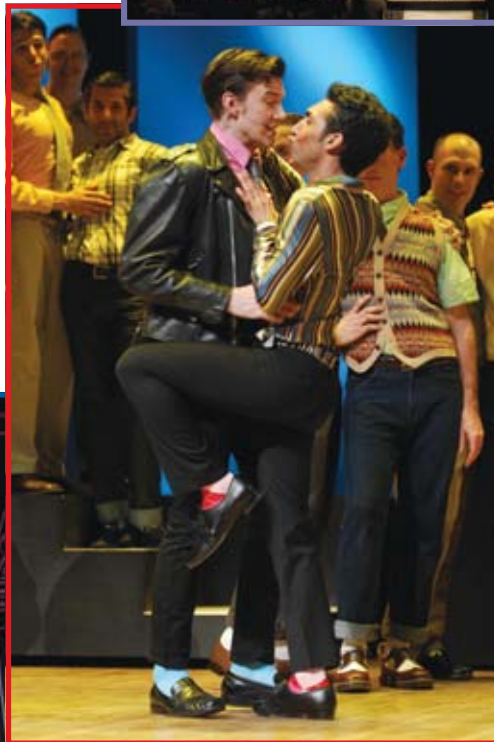

Together We Are

**GAY MEN'S
CHORUS**
OF WASHINGTON DC

Together we have been creating change through the power of our music since 1981.

Please join us as a subscriber for our 30th Anniversary Season.

Front and Back Covers:
Photos by Michael Key/
Washington Blade.
Right: Photo by Michael Key/
Washington Blade.

275 singing and non-singing volunteers, 500 donors, 600 subscribers, 10,000 audience members and 100 business partners: together, make up GMCW.

Photos include a retrospective of our 2009–2010 season including *Snow*, *Love, Fever*, *Grease*, rehearsal for *Snow* with Guest Conductor Bishop Gene Robinson and the National Equality March. All photographs by Ward Morrison except for the National Equality March courtesy of Michael Key/ Washington Blade. Following Page: Photo by Ward Morrison.

The 2010-2011 Season

Celebrating 30 years

Men In Tights: A Pink Nutcracker

Friday, December 17 at 8 pm
Saturday, December 18 at 3 pm and 8 pm
Sunday, December 19 at 3 pm
Lisner Auditorium

Our holiday fantasia arrives complete with the Sugar Plum Fairy, lots of vodka and, of course, sexy men in tights. GMCW revives its popular take-off of Tchaikovsky's beloved Nutcracker Suite, set to a wonderland of choral singing.

The Best Little Whorehouse In Texas

Friday, March 18 at 8 pm
Saturday, March 19 at 8 pm
Sunday, March 20 at 3 pm
Lisner Auditorium

It's all big songs and big hair in this sassy, spirited and touching musical about the real-life brothel in Texas. GMCW's all-male cast of singers and dancers takes on a loud-talking televangelist, romances the town sheriff and brings new meaning to the term "Chicken Ranch."